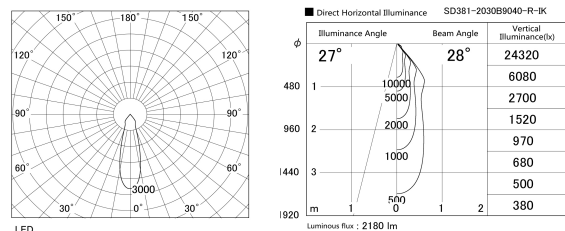

Item no. SD381-2030B9040-R-IK

Series Name: Clady versa R-G tracklight
(In track) (SD381-R-IK)

Installation	Track mount
Type	Extra high-efficiency tracklight
Fixture wattage	20W
Beam angle	28deg
Color Temp.	4000K
CRI	Ra>90
Luminous	2179 lm
Body	Die-castaluminumalloy
Body finish	Black
Trim finish	Black
Reflector finish	N/A
IP Rate	IP20
Light source	COB module
Input Voltage	AC220~240V
Dimming Type	Non-Dimmable
Certificate	CE,CCC
Cut Hole	N/A