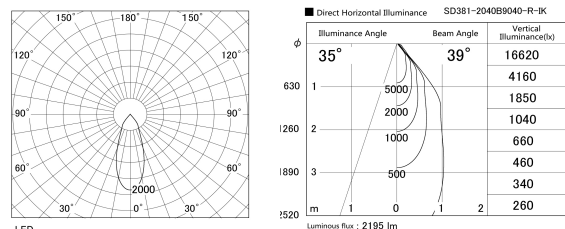

Item no. SD381-2040B9040-R-IK

Series Name: Clady versa R-G tracklight
(In track) (SD381-R-IK)

Installation	Track mount
Type	Extra high-efficiency tracklight
Fixture wattage	20W
Beam angle	39deg
Color Temp.	4000K
CRI	Ra>90
Luminous	2196 lm
Body	Die-castaluminumalloy
Body finish	Black
Trim finish	Black
Reflector finish	N/A
IP Rate	IP20
Light source	COB module
Input Voltage	AC220~240V
Dimming Type	Non-Dimmable
Certificate	CE,CCC
Cut Hole	N/A