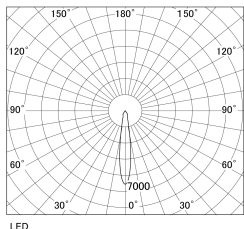

Item no. SD381-1915B9040-R-IK

Series Name: Clady versa R-G tracklight
(In track) (SD381-R-IK)

■ Direct Horizontal Illuminance SD381-1915B9040-R-IK

| φ | Illuminance Angle | Beam Angle | Vertical Illuminance(Lx) |
|------|-------------------|------------|--------------------------|
| 1 | 15° | 16° | 43980 |
| 260 | | | 11000 |
| | | | 4890 |
| 520 | | | 2750 |
| | | | 1760 |
| 780 | | | 1220 |
| | | | 900 |
| 1050 | | | 690 |

Luminous flux : 1715 lm

| | | |
|------------------|-----------------------|----------------------------|
| Installation | Track mount | |
| Type | Extra | high-efficiency tracklight |
| Fixture wattage | 18.6W | |
| Beam angle | 16deg | |
| Color Temp. | 4000K | |
| CRI | Ra>90 | |
| Luminous | 1715 lm | |
| Body | Die-castaluminumalloy | |
| Body finish | Black | |
| Trim finish | Black | |
| Reflector finish | N/A | |
| IP Rate | IP20 | |
| Light source | COB module | |
| Input Voltage | AC220~240V | |
| Dimming Type | Non-Dimmable | |
| Certificate | CE,CCC | |
| Cut Hole | N/A | |