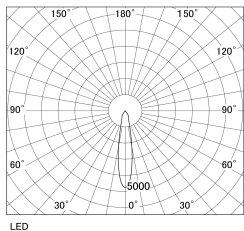

Item no. SD381-1920B9040-R-IK

Series Name: Clady versa R-G tracklight
(In track) (SD381-R-IK)

■ Direct Horizontal Illuminance SD381-1920B9040-R-IK

φ	Illuminance Angle	Beam Angle	Vertical Illuminance(Lx)
1	19°	19°	33420
2			8360
3			3710
1000			2090
1330			1340
			930
			680
			520

Luminous flux : 1750 lm

Installation	Track mount
Type	Extra high-efficiency tracklight
Fixture wattage	18.6W
Beam angle	19deg
Color Temp.	4000K
CRI	Ra>90
Luminous	1749 lm
Body	Die-castaluminumalloy
Body finish	Black
Trim finish	Black
Reflector finish	N/A
IP Rate	IP20
Light source	COB module
Input Voltage	AC220~240V
Dimming Type	Non-Dimmable
Certificate	CE,CCC
Cut Hole	N/A