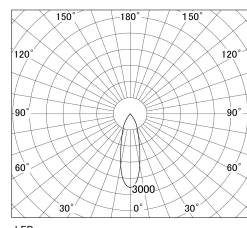

Item no. SD381-1930B9040-R-IK

Series Name: Clady versa R-G tracklight
(In track) (SD381-R-IK)

■ Direct Horizontal Illuminance SD381-1930B9040-R-IK

φ	Illuminance Angle	Beam Angle	Vertical Illuminance(Lx)
	26°	28°	20080
460	10000	5000	5020
920	2000	1000	2230
1380	500		1260
1840			800
			560
			410
			310

Luminous flux : 1820 lm

LED

Installation	Track mount	
Type	Extra	high-efficiency tracklight
Fixture wattage	18.6W	
Beam angle	28deg	
Color Temp.	4000K	
CRI	Ra>90	
Luminous	1818 lm	
Body	Die-castaluminumalloy	
Body finish	Black	
Trim finish	Black	
Reflector finish	N/A	
IP Rate	IP20	
Light source	COB module	
Input Voltage	AC220~240V	
Dimming Type	Non-Dimmable	
Certificate	CE,CCC	
Cut Hole	N/A	