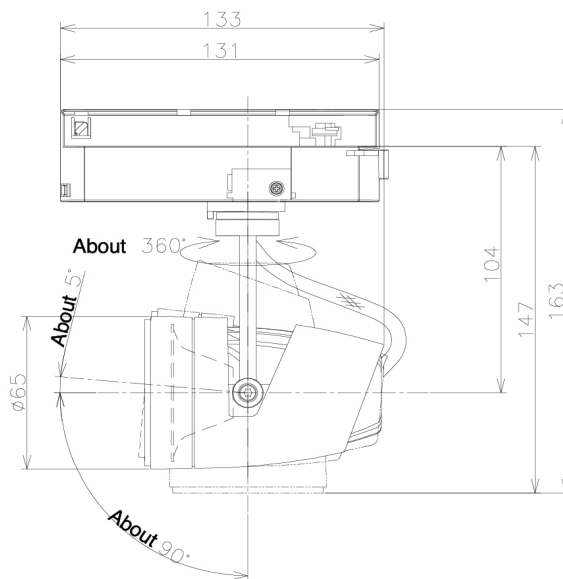

Item no. SD381-1940B9040-R-IK

Series Name: Clady versa R-G tracklight
(In track) (SD381-R-IK)

■ Direct Horizontal Illuminance SD381-1940B9040-R-IK

φ	Illuminance Angle	Beam Angle	Vertical Illuminance(lx)
590	33°	37°	15400
1180			3850
1770			1710
3360			960
			620
			430
			310
			240

Luminous flux: 1850 lm

LED

Installation	Track mount
Type	Extra high-efficiency tracklight
Fixture wattage	18.6W
Beam angle	37deg
Color Temp.	4000K
CRI	Ra>90
Luminous	1851 lm
Body	Die-castaluminumalloy
Body finish	Black
Trim finish	Black
Reflector finish	N/A
IP Rate	IP20
Light source	COB module
Input Voltage	AC220~240V
Dimming Type	Non-Dimmable
Certificate	CE,CCC
Cut Hole	N/A