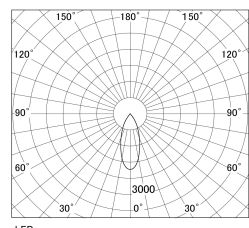

Item no. SD381-1940B9040-R-IK

Series Name: Clady versa R-G tracklight
(In track) (SD381-R-IK)

■ Direct Horizontal Illuminance SD381-1940B9040-R-IK

φ	Illuminance Angle	Beam Angle	Vertical Illuminance(lx)
590	33°	37°	15400
1180			3850
1770			1710
3360			960
			620
			430
			310
			240

Luminous flux: 1850 lm

LED

Installation	Track mount
Type	Extra high-efficiency tracklight
Fixture wattage	18.6W
Beam angle	37deg
Color Temp.	4000K
CRI	Ra>90
Luminous	1851 lm
Body	Die-castaluminumalloy
Body finish	Black
Trim finish	Black
Reflector finish	N/A
IP Rate	IP20
Light source	COB module
Input Voltage	AC220~240V
Dimming Type	Non-Dimmable
Certificate	CE,CCC
Cut Hole	N/A