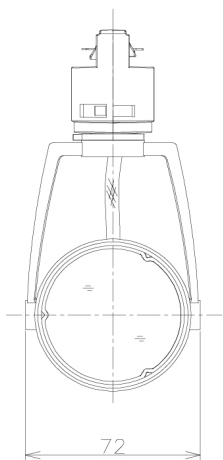

Item no. SD381-1940B9040-R-IK

Series Name: Clady versa R-G tracklight
(In track) (SD381-R-IK)

■ Direct Horizontal Illuminance SD381-1940B9040-R-IK

φ	Illuminance Angle	Beam Angle	Vertical Illuminance(lx)
590	33°	37°	15400
1180			3850
1770			1710
3360			960
			620
			430
			310
			240

Luminous flux: 1850 lm

LED

Installation	Track mount
Type	Extra high-efficiency tracklight
Fixture wattage	18.6W
Beam angle	37deg
Color Temp.	4000K
CRI	Ra>90
Luminous	1851 lm
Body	Die-castaluminumalloy
Body finish	Black
Trim finish	Black
Reflector finish	N/A
IP Rate	IP20
Light source	COB module
Input Voltage	AC220~240V
Dimming Type	Non-Dimmable
Certificate	CE,CCC
Cut Hole	N/A