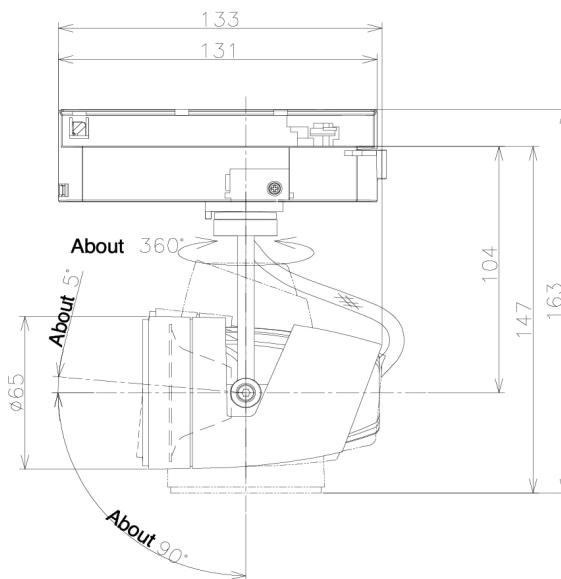

Item no. SD381-1115B9040-R-IK

Series Name: Clady versa R-G tracklight
(In track) (SD381-R-IK)

■ Direct Horizontal Illuminance SD381-1115B9040-R-IK

φ	Illuminance Angle	Beam Angle	Vertical Illuminance(lx)
260	15°	16°	26920
520			6730
780			2990
1050			1680
			1080
			750
			550
			420

Luminous flux : 1035 lm

LED

Installation	Track mount
Type	Extra high-efficiency tracklight
Fixture wattage	10.5W
Beam angle	16deg
Color Temp.	4000K
CRI	Ra>90
Luminous	1037 lm
Body	Die-castaluminumalloy
Body finish	Black
Trim finish	Black
Reflector finish	N/A
IP Rate	IP20
Light source	COB module
Input Voltage	AC220~240V
Dimming Type	Non-Dimmable
Certificate	CE,CCC
Cut Hole	N/A