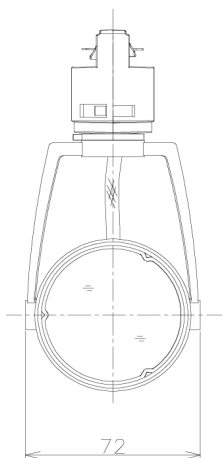

Item no. SD381-1115B9040-R-IK

Series Name: Clady versa R-G tracklight
(In track) (SD381-R-IK)

■ Direct Horizontal Illuminance SD381-1115B9040-R-IK

φ	Illuminance Angle	Beam Angle	Vertical Illuminance(lx)
260	15°	16°	26920
520			6730
780			2990
1050			1680
			1080
			750
			550
			420

Luminous flux : 1035 lm

LED

Installation	Track mount
Type	Extra high-efficiency tracklight
Fixture wattage	10.5W
Beam angle	16deg
Color Temp.	4000K
CRI	Ra>90
Luminous	1037 lm
Body	Die-castaluminumalloy
Body finish	Black
Trim finish	Black
Reflector finish	N/A
IP Rate	IP20
Light source	COB module
Input Voltage	AC220~240V
Dimming Type	Non-Dimmable
Certificate	CE,CCC
Cut Hole	N/A