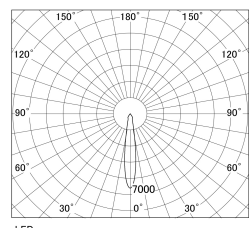

Item no. SD381-1115B9040-R-IK

Series Name: Clady versa R-G tracklight
(In track) (SD381-R-IK)

■ Direct Horizontal Illuminance SD381-1115B9040-R-IK

φ	Illuminance Angle	Beam Angle	Vertical Illuminance(lx)
260	15°	16°	26920
520			6730
780			2990
1050			1680
			1080
			750
			550
			420

Luminous flux : 1035 lm

LED

Installation	Track mount
Type	Extra high-efficiency tracklight
Fixture wattage	10.5W
Beam angle	16deg
Color Temp.	4000K
CRI	Ra>90
Luminous	1037 lm
Body	Die-castaluminumalloy
Body finish	Black
Trim finish	Black
Reflector finish	N/A
IP Rate	IP20
Light source	COB module
Input Voltage	AC220~240V
Dimming Type	Non-Dimmable
Certificate	CE,CCC
Cut Hole	N/A