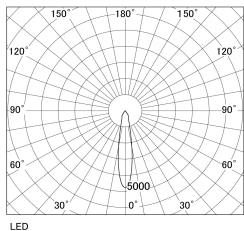

Item no. SD381-1120B9040-R-IK

Series Name: Clady versa R-G tracklight  
(In track) (SD381-R-IK)

■ Direct Horizontal Illuminance SD381-1120B9040-R-IK

φ	Illuminance Angle	Beam Angle	Vertical Illuminance(Lx)
	19°	19°	20310
330	10000		5080
	5000		2260
660	2000		1270
	1000		810
1000	500		560
	250		410
1330	125		320

Luminous flux : 1065 lm

Installation	Track mount	
Type	Extra	high-efficiency tracklight
Fixture wattage	10.5W	
Beam angle	19deg	
Color Temp.	4000K	
CRI	Ra>90	
Luminous	1063 lm	
Body	Die-castaluminumalloy	
Body finish	Black	
Trim finish	Black	
Reflector finish	N/A	
IP Rate	IP20	
Light source	COB module	
Input Voltage	AC220~240V	
Dimming Type	Non-Dimmable	
Certificate	CE,CCC	
Cut Hole	N/A	