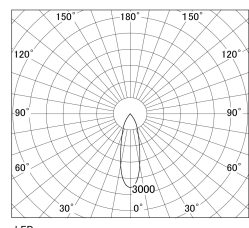

Item no. SD381-1130B9040-R-IK

Series Name: Clady versa R-G tracklight
(In track) (SD381-R-IK)

■ Direct Horizontal Illuminance SD381-1130B9040-R-IK

φ	Illuminance Angle	Beam Angle	Vertical Illuminance(lx)
	26°	28°	12140
460	5000		3030
920	2000		1350
1380	1000		760
1840	500		490
		1	340
		2	250
			190

Luminous flux : 1100 lm

Installation	Track mount
Type	Extra high-efficiency tracklight
Fixture wattage	10.5W
Beam angle	28deg
Color Temp.	4000K
CRI	Ra>90
Luminous	1099 lm
Body	Die-castaluminumalloy
Body finish	Black
Trim finish	Black
Reflector finish	N/A
IP Rate	IP20
Light source	COB module
Input Voltage	AC220~240V
Dimming Type	Non-Dimmable
Certificate	CE,CCC
Cut Hole	N/A