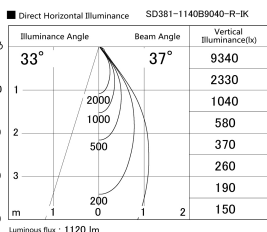

Item no. SD381-1140B9040-R-IK

Series Name: Clady versa R-G tracklight
(In track) (SD381-R-IK)

LED

Installation	Track mount
Type	Extra high-efficiency tracklight
Fixture wattage	10.5W
Beam angle	37deg
Color Temp.	4000K
CRI	Ra>90
Luminous	1122 lm
Body	Die-castaluminumalloy
Body finish	Black
Trim finish	Black
Reflector finish	N/A
IP Rate	IP20
Light source	COB module
Input Voltage	AC220~240V
Dimming Type	Non-Dimmable
Certificate	CE,CCC
Cut Hole	N/A