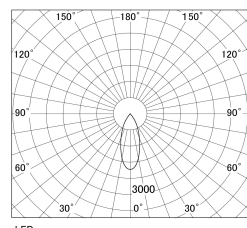

Item no. SD381-1140B9040-R-IK

Series Name: Clady versa R-G tracklight
(In track) (SD381-R-IK)

LED

Installation	Track mount
Type	Extra high-efficiency tracklight
Fixture wattage	10.5W
Beam angle	37deg
Color Temp.	4000K
CRI	Ra>90
Luminous	1122 lm
Body	Die-castaluminumalloy
Body finish	Black
Trim finish	Black
Reflector finish	N/A
IP Rate	IP20
Light source	COB module
Input Voltage	AC220~240V
Dimming Type	Non-Dimmable
Certificate	CE,CCC
Cut Hole	N/A