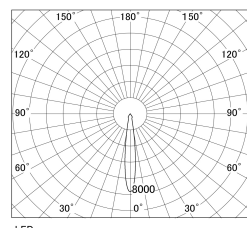

Item no. SD381-0815B9040-R-IK

Series Name: Clady versa R-G tracklight
(In track) (SD381-R-IK)

■ Direct Horizontal Illuminance SD381-0815B9040-R-IK

φ	Illuminance Angle	Beam Angle	Vertical Illuminance(Lx)
	13°	14°	25290
220	10000		6320
	5000		2810
450	2000		1580
	1000		1010
680			700
			520
910			400

Luminous flux : 815 lm

Installation	Track mount
Type	Extra high-efficiency tracklight
Fixture wattage	7.5W
Beam angle	16deg
Color Temp.	4000K
CRI	Ra>90
Luminous	779 lm
Body	Die-castaluminumalloy
Body finish	Black
Trim finish	Black
Reflector finish	N/A
IP Rate	IP20
Light source	COB module
Input Voltage	AC220~240V
Dimming Type	Non-Dimmable
Certificate	CE,CCC
Cut Hole	N/A