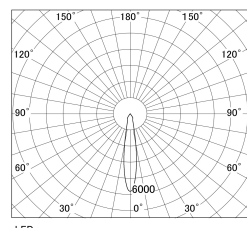

Item no. SD381-0820B9040-R-IK

Series Name: Clady versa R-G tracklight
(In track) (SD381-R-IK)

■ Direct Horizontal Illuminance SD381-0820B9040-R-IK

φ	Illuminance Angle	Beam Angle	Vertical Illuminance(Lx)
	17°	17°	19630
1	5000		4910
2	2000		2180
3	1000		1230
	500		790
	500		550
	500		400
	500		310

Luminous flux : 845 lm

LED

Installation	Track mount
Type	Extra high-efficiency tracklight
Fixture wattage	7.5W
Beam angle	20deg
Color Temp.	4000K
CRI	Ra>90
Luminous	794 lm
Body	Die-castaluminumalloy
Body finish	Black
Trim finish	Black
Reflector finish	N/A
IP Rate	IP20
Light source	COB module
Input Voltage	AC220~240V
Dimming Type	Non-Dimmable
Certificate	CE,CCC
Cut Hole	N/A