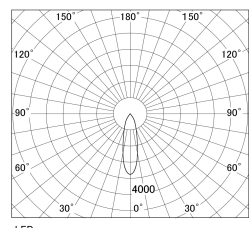

Item no. SD381-0830B9040-R-IK

Series Name: Clady versa R-G tracklight
(In track) (SD381-R-IK)

LED

Installation	Track mount
Type	Extra high-efficiency tracklight
Fixture wattage	7.5W
Beam angle	29deg
Color Temp.	4000K
CRI	Ra>90
Luminous	825 lm
Body	Die-castaluminumalloy
Body finish	Black
Trim finish	Black
Reflector finish	N/A
IP Rate	IP20
Light source	COB module
Input Voltage	AC220~240V
Dimming Type	Non-Dimmable
Certificate	CE,CCC
Cut Hole	N/A