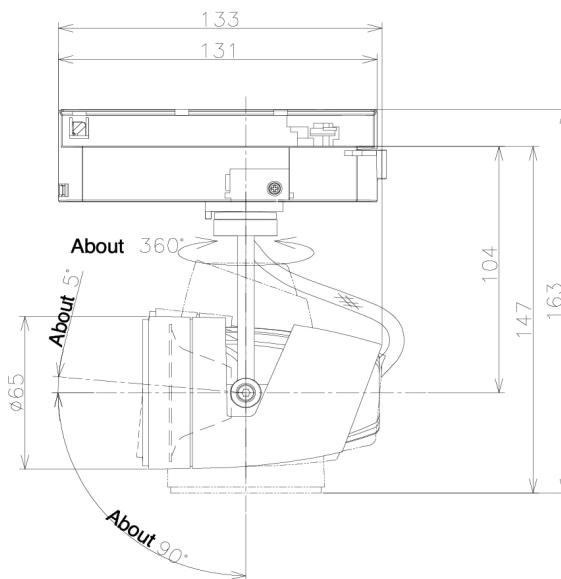

Item no. SD381-0830B9040-R-IK

Series Name: Clady versa R-G tracklight
(In track) (SD381-R-IK)

LED

Installation	Track mount
Type	Extra high-efficiency tracklight
Fixture wattage	7.5W
Beam angle	29deg
Color Temp.	4000K
CRI	Ra>90
Luminous	825 lm
Body	Die-castaluminumalloy
Body finish	Black
Trim finish	Black
Reflector finish	N/A
IP Rate	IP20
Light source	COB module
Input Voltage	AC220~240V
Dimming Type	Non-Dimmable
Certificate	CE,CCC
Cut Hole	N/A