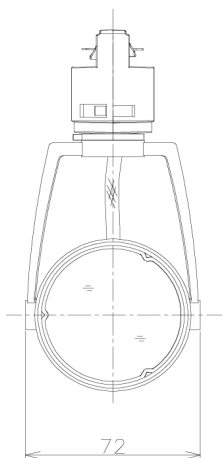

Item no. SD381-0830B9040-R-IK

Series Name: Clady versa R-G tracklight
(In track) (SD381-R-IK)

LED

Installation	Track mount
Type	Extra high-efficiency tracklight
Fixture wattage	7.5W
Beam angle	29deg
Color Temp.	4000K
CRI	Ra>90
Luminous	825 lm
Body	Die-castaluminumalloy
Body finish	Black
Trim finish	Black
Reflector finish	N/A
IP Rate	IP20
Light source	COB module
Input Voltage	AC220~240V
Dimming Type	Non-Dimmable
Certificate	CE,CCC
Cut Hole	N/A