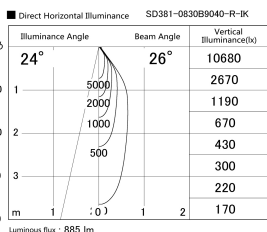

Item no. SD381-0830B9040-R-IK

Series Name: Clady versa R-G tracklight
(In track) (SD381-R-IK)

LED

Installation	Track mount
Type	Extra high-efficiency tracklight
Fixture wattage	7.5W
Beam angle	29deg
Color Temp.	4000K
CRI	Ra>90
Luminous	825 lm
Body	Die-castaluminumalloy
Body finish	Black
Trim finish	Black
Reflector finish	N/A
IP Rate	IP20
Light source	COB module
Input Voltage	AC220~240V
Dimming Type	Non-Dimmable
Certificate	CE,CCC
Cut Hole	N/A