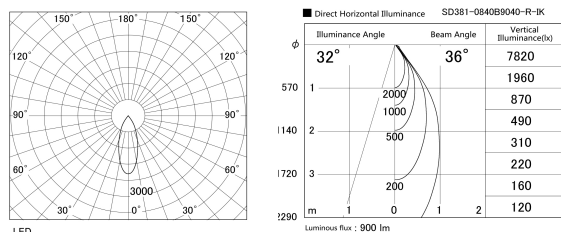

Item no. SD381-0840B9040-R-IK

Series Name: Clady versa R-G tracklight
(In track) (SD381-R-IK)

| | |
|------------------|----------------------------------|
| Installation | Track mount |
| Type | Extra high-efficiency tracklight |
| Fixture wattage | 7.5W |
| Beam angle | 38deg |
| Color Temp. | 4000K |
| CRI | Ra>90 |
| Luminous | 841 lm |
| Body | Die-castaluminumalloy |
| Body finish | Black |
| Trim finish | Black |
| Reflector finish | N/A |
| IP Rate | IP20 |
| Light source | COB module |
| Input Voltage | AC220~240V |
| Dimming Type | Non-Dimmable |
| Certificate | CE,CCC |
| Cut Hole | N/A |