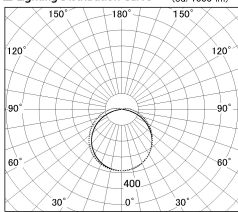

■ Lighting Distribution Curve (cd./1000 lm)

Illuminance Angle	Beam Angle	Vertical Illuminance(lx)
A-A' 64°	112°	5590
B-B' 65°	125°	1400
1		2000
		1000
2		500
		200
3		100
		50
		20
		10
		5

Installation Direct mount

Type LED Batten (Tilted)

Fixture wattage 33.2W

Beam angle 112*125deg

Color Temp. 2700K

CRI Ra>80

Luminous 4496 lm

Body Iron Plate + PC

Body finish White

Trim finish N/A

Reflector finish N/A

IP Rate IIP20

Light source SMD chips

Input Voltage AC220~240V

Dimming Type Non-Dimmable

Certificate CE,CCC

Cut Hole N/A