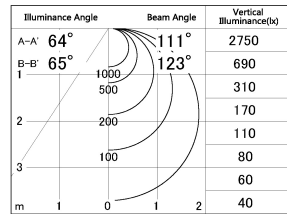

Item no. CD026-1760W8027

Series Name: CD026 LED Batten

■ Lighting Distribution Curve (cd./1000 lm)

Installation	Direct mount
Type	LED Batten (Tilted)
Fixture wattage	16.8W
Beam angle	111*123deg
Color Temp.	2700K
CRI	Ra>80
Luminous	2200 lm
Body	Iron Plate + PC
Body finish	White
Trim finish	N/A
Reflector finish	N/A
IP Rate	IPIP20
Light source	SMD chips
Input Voltage	AC220~240V
Dimming Type	Non-Dimmable
Certificate	CE,CCC
Cut Hole	N/A