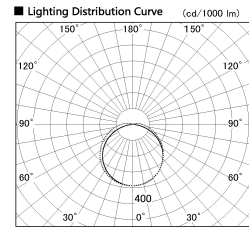

Item no. CD026-3460W8030

Series Name: CD026 LED Batten

Installation	Direct mount
Type	LED Batten (Tilted)
Fixture wattage	33.2W
Beam angle	112*125deg
Color Temp.	3000K
CRI	Ra>80
Luminous	4733 lm
Body	Iron Plate + PC
Body finish	White
Trim finish	N/A
Reflector finish	N/A
IP Rate	IPIP20
Light source	SMD chips
Input Voltage	AC220~240V
Dimming Type	Non-Dimmable
Certificate	CE,CCC
Cut Hole	N/A