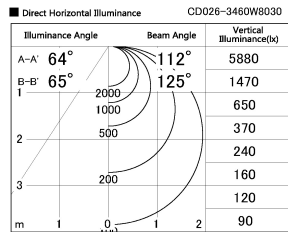

Item no. CD026-3460W8030

Series Name: CD026 LED Batten

Installation	Direct mount
Type	LED Batten (Tilted)
Fixture wattage	33.2W
Beam angle	112*125deg
Color Temp.	3000K
CRI	Ra>80
Luminous	4733 lm
Body	Iron Plate + PC
Body finish	White
Trim finish	N/A
Reflector finish	N/A
IP Rate	IPIP20
Light source	SMD chips
Input Voltage	AC220~240V
Dimming Type	Non-Dimmable
Certificate	CE,CCC
Cut Hole	N/A