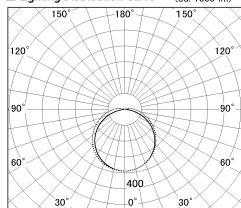

Installation	Direct mount
Type	LED Batten (Tilted)
Fixture wattage	16.8W
Beam angle	111*123deg
Color Temp.	3000K
CRI	Ra>80
Luminous	2316 lm
Body	Iron Plate + PC
Body finish	White
Trim finish	N/A
Reflector finish	N/A
IP Rate	IPIP20
Light source	SMD chips
Input Voltage	AC220~240V
Dimming Type	Non-Dimmable
Certificate	CE,CCC
Cut Hole	N/A

■ Lighting Distribution Curve (cd./1000 lm)