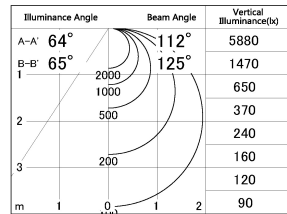

Item no. CD026-3460W8035

Series Name: CD026 LED Batten

■ Lighting Distribution Curve (cd./1000 lm)

Installation	Direct mount
Type	LED Batten (Tilted)
Fixture wattage	33.2W
Beam angle	112*125deg
Color Temp.	3500K
CRI	Ra>80
Luminous	4733 lm
Body	Iron Plate + PC
Body finish	White
Trim finish	N/A
Reflector finish	N/A
IP Rate	IPIP20
Light source	SMD chips
Input Voltage	AC220~240V
Dimming Type	Non-Dimmable
Certificate	CE,CCC
Cut Hole	N/A