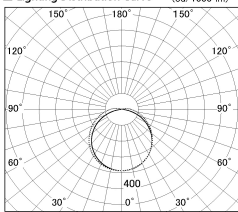

■ Lighting Distribution Curve (cd./1000 lm)