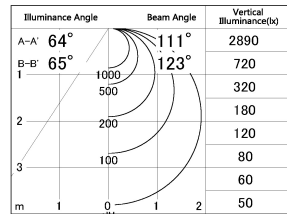

Item no. CD026-1760W8035

Series Name: CD026 LED Batten

■ Lighting Distribution Curve (cd./1000 lm)

Installation	Direct mount
Type	LED Batten (Tilted)
Fixture wattage	16.8W
Beam angle	111*123deg
Color Temp.	3500K
CRI	Ra>80
Luminous	2316 lm
Body	Iron Plate + PC
Body finish	White
Trim finish	N/A
Reflector finish	N/A
IP Rate	IPIP20
Light source	SMD chips
Input Voltage	AC220~240V
Dimming Type	Non-Dimmable
Certificate	CE,CCC
Cut Hole	N/A