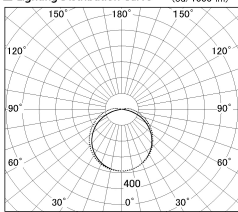

■ Lighting Distribution Curve (cd./1000 lm)