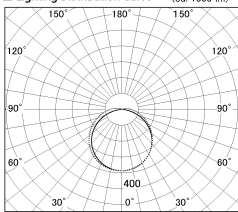

■ Lighting Distribution Curve (cd./1000 lm)