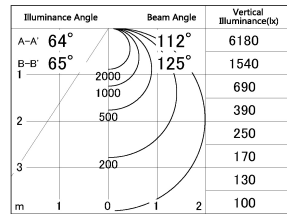

Item no. CD026-3460W8040

Series Name: CD026 LED Batten

■ Lighting Distribution Curve (cd./1000 lm)

Installation	Direct mount
Type	LED Batten (Tilted)
Fixture wattage	33.2W
Beam angle	112*125deg
Color Temp.	4000K
CRI	Ra>80
Luminous	4970 lm
Body	Iron Plate + PC
Body finish	White
Trim finish	N/A
Reflector finish	N/A
IP Rate	IPIP20
Light source	SMD chips
Input Voltage	AC220~240V
Dimming Type	Non-Dimmable
Certificate	CE,CCC
Cut Hole	N/A