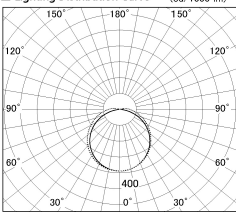

■ Lighting Distribution Curve (cd./1000 lm)