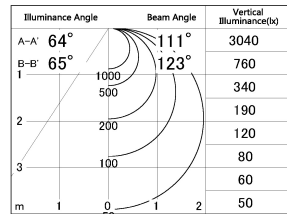

Item no. CD026-1760W8040

Series Name: CD026 LED Batten

■ Lighting Distribution Curve (cd./1000 lm)

Installation	Direct mount
Type	LED Batten (Tilted)
Fixture wattage	16.8W
Beam angle	111*123deg
Color Temp.	4000K
CRI	Ra>80
Luminous	2432 lm
Body	Iron Plate + PC
Body finish	White
Trim finish	N/A
Reflector finish	N/A
IP Rate	IPIP20
Light source	SMD chips
Input Voltage	AC220~240V
Dimming Type	Non-Dimmable
Certificate	CE,CCC
Cut Hole	N/A