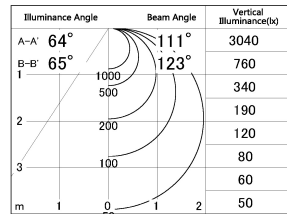

Item no. CD026-1760W8045

Series Name: CD026 LED Batten

■ Lighting Distribution Curve (cd./1000 lm)

Installation	Direct mount
Type	LED Batten (Tilted)
Fixture wattage	16.8W
Beam angle	111*123deg
Color Temp.	4500K
CRI	Ra>80
Luminous	2432 lm
Body	Iron Plate + PC
Body finish	White
Trim finish	N/A
Reflector finish	N/A
IP Rate	IPIP20
Light source	SMD chips
Input Voltage	AC220~240V
Dimming Type	Non-Dimmable
Certificate	CE,CCC
Cut Hole	N/A