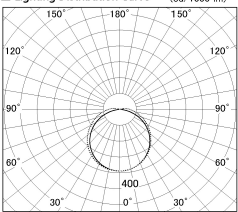

■ Lighting Distribution Curve (cd./1000 lm)