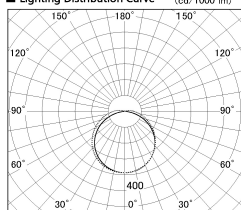

Installation	Direct mount
Type	LED Batten (Tilted)
Fixture wattage	33.2W
Beam angle	112*125deg
Color Temp.	5000K
CRI	Ra>80
Luminous	4970 lm
Body	Iron Plate + PC
Body finish	White
Trim finish	N/A
Reflector finish	N/A
IP Rate	IPIP20
Light source	SMD chips
Input Voltage	AC220~240V
Dimming Type	Non-Dimmable
Certificate	CE,CCC
Cut Hole	N/A

■ Lighting Distribution Curve (cd./1000 lm)