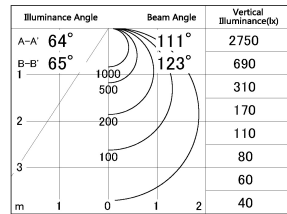

Item no. CD026-1760B8027

Series Name: CD026 LED Batten

■ Lighting Distribution Curve (cd./1000 lm)

Installation	Direct mount
Type	LED Batten (Tilted)
Fixture wattage	16.8W
Beam angle	111*123deg
Color Temp.	2700K
CRI	Ra>80
Luminous	2200 lm
Body	Iron Plate + PC
Body finish	Black
Trim finish	N/A
Reflector finish	N/A
IP Rate	IPIP20
Light source	SMD chips
Input Voltage	AC220~240V
Dimming Type	Non-Dimmable
Certificate	CE,CCC
Cut Hole	N/A