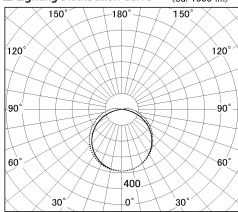

■ Lighting Distribution Curve (cd./1000 lm)