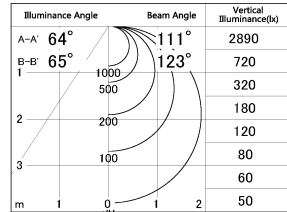

Item no. CD026-1760B8030

Series Name: CD026 LED Batten

■ Lighting Distribution Curve (cd./1000 lm)

Installation	Direct mount
Type	LED Batten (Tilted)
Fixture wattage	16.8W
Beam angle	111*123deg
Color Temp.	3000K
CRI	Ra>80
Luminous	2316 lm
Body	Iron Plate + PC
Body finish	Black
Trim finish	N/A
Reflector finish	N/A
IP Rate	IPIP20
Light source	SMD chips
Input Voltage	AC220~240V
Dimming Type	Non-Dimmable
Certificate	CE,CCC
Cut Hole	N/A