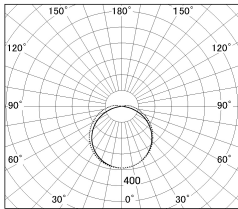

■ Lighting Distribution Curve (cd./1000 lm)