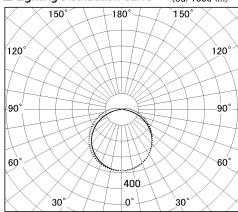

■ Lighting Distribution Curve (cd./1000 lm)