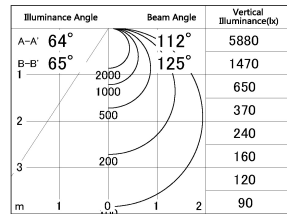

Item no. CD026-3460B8035

Series Name: CD026 LED Batten

■ Lighting Distribution Curve (cd./1000 lm)

Installation	Direct mount
Type	LED Batten (Tilted)
Fixture wattage	33.2W
Beam angle	112*125deg
Color Temp.	3500K
CRI	Ra>80
Luminous	4733 lm
Body	Iron Plate + PC
Body finish	Black
Trim finish	N/A
Reflector finish	N/A
IP Rate	IPIP20
Light source	SMD chips
Input Voltage	AC220~240V
Dimming Type	Non-Dimmable
Certificate	CE,CCC
Cut Hole	N/A