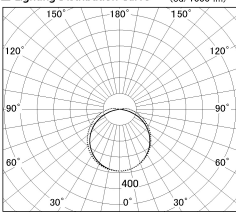

■ Lighting Distribution Curve (cd./1000 lm)