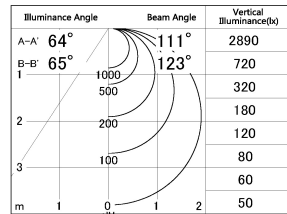

Item no. CD026-1760B8035

Series Name: CD026 LED Batten

■ Lighting Distribution Curve (cd./1000 lm)

Installation	Direct mount
Type	LED Batten (Tilted)
Fixture wattage	16.8W
Beam angle	111*123deg
Color Temp.	3500K
CRI	Ra>80
Luminous	2316 lm
Body	Iron Plate + PC
Body finish	Black
Trim finish	N/A
Reflector finish	N/A
IP Rate	IPIP20
Light source	SMD chips
Input Voltage	AC220~240V
Dimming Type	Non-Dimmable
Certificate	CE,CCC
Cut Hole	N/A