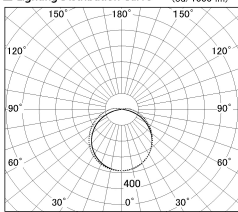

■ Lighting Distribution Curve (cd./1000 lm)