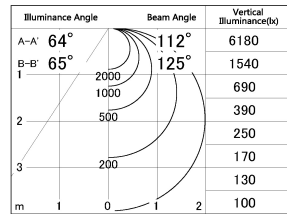

Item no. CD026-3460B8040

Series Name: CD026 LED Batten

■ Lighting Distribution Curve (cd./1000 lm)

Installation	Direct mount
Type	LED Batten (Tilted)
Fixture wattage	33.2W
Beam angle	112*125deg
Color Temp.	4000K
CRI	Ra>80
Luminous	4970 lm
Body	Iron Plate + PC
Body finish	Black
Trim finish	N/A
Reflector finish	N/A
IP Rate	IPIP20
Light source	SMD chips
Input Voltage	AC220~240V
Dimming Type	Non-Dimmable
Certificate	CE,CCC
Cut Hole	N/A