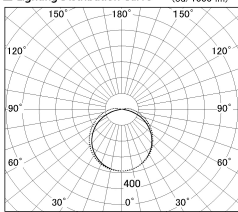

■ Lighting Distribution Curve (cd./1000 lm)