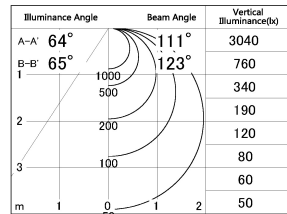

Item no. CD026-1760B8040

Series Name: CD026 LED Batten

■ Lighting Distribution Curve (cd./1000 lm)

Installation	Direct mount
Type	LED Batten (Tilted)
Fixture wattage	16.8W
Beam angle	111*123deg
Color Temp.	4000K
CRI	Ra>80
Luminous	2432 lm
Body	Iron Plate + PC
Body finish	Black
Trim finish	N/A
Reflector finish	N/A
IP Rate	IPIP20
Light source	SMD chips
Input Voltage	AC220~240V
Dimming Type	Non-Dimmable
Certificate	CE,CCC
Cut Hole	N/A