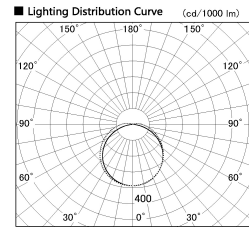

Item no. CD026-3460B8045

Series Name: CD026 LED Batten

Installation	Direct mount
Type	LED Batten (Tilted)
Fixture wattage	33.2W
Beam angle	112*125deg
Color Temp.	4500K
CRI	Ra>80
Luminous	4970 lm
Body	Iron Plate + PC
Body finish	Black
Trim finish	N/A
Reflector finish	N/A
IP Rate	IPIP20
Light source	SMD chips
Input Voltage	AC220~240V
Dimming Type	Non-Dimmable
Certificate	CE,CCC
Cut Hole	N/A