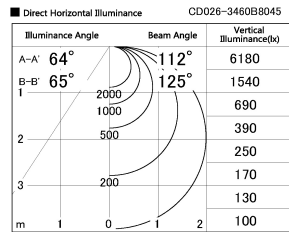

Item no. CD026-3460B8045

Series Name: CD026 LED Batten

Installation	Direct mount
Type	LED Batten (Tilted)
Fixture wattage	33.2W
Beam angle	112*125deg
Color Temp.	4500K
CRI	Ra>80
Luminous	4970 lm
Body	Iron Plate + PC
Body finish	Black
Trim finish	N/A
Reflector finish	N/A
IP Rate	IPIP20
Light source	SMD chips
Input Voltage	AC220~240V
Dimming Type	Non-Dimmable
Certificate	CE,CCC
Cut Hole	N/A