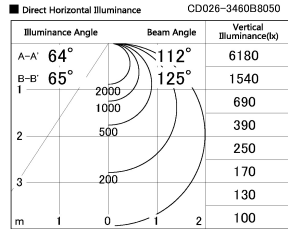

Item no. CD026-3460B8050

Series Name: CD026 LED Batten

Installation	Direct mount
Type	LED Batten (Tilted)
Fixture wattage	33.2W
Beam angle	112*125deg
Color Temp.	5000K
CRI	Ra>80
Luminous	4970 lm
Body	Iron Plate + PC
Body finish	Black
Trim finish	N/A
Reflector finish	N/A
IP Rate	IPIP20
Light source	SMD chips
Input Voltage	AC220~240V
Dimming Type	Non-Dimmable
Certificate	CE,CCC
Cut Hole	N/A