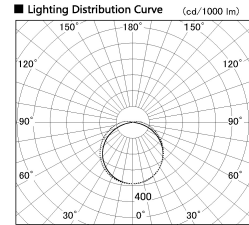

Item no. CD026-3460B8050

Series Name: CD026 LED Batten

Installation	Direct mount
Type	LED Batten (Tilted)
Fixture wattage	33.2W
Beam angle	112*125deg
Color Temp.	5000K
CRI	Ra>80
Luminous	4970 lm
Body	Iron Plate + PC
Body finish	Black
Trim finish	N/A
Reflector finish	N/A
IP Rate	IPIP20
Light source	SMD chips
Input Voltage	AC220~240V
Dimming Type	Non-Dimmable
Certificate	CE,CCC
Cut Hole	N/A