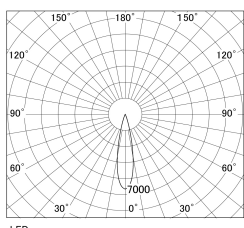

Item no. DD130-0525CW9027-DM1

Series Name: CAMOS Hospitality  
Antiglare downlight (DD130)

Installation	Recessed mount
Type	Φ60 adjustable downlight: Antiglare type
Fixture wattage	7.2W
Beam angle	22deg
Color Temp.	2700K
CRI	Ra>90
Luminous	440 lm
Body	Die-cast aluminum alloy
Body finish	N/A
Trim finish	White
Reflector finish	Black Chrome
IP Rate	IP20
Light source	COB module
Input Voltage	AC220~240V
Dimming Type	1-10v Dimmable
Certificate	CE, CCC
Cut Hole	60mm