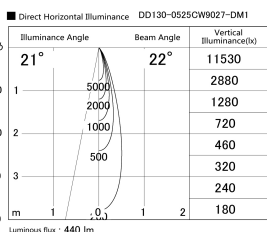

Item no. DD130-0525CW9027-DM1

Series Name: CAMOS Hospitality  
Antiglare downlight (DD130)

Installation	Recessed mount
Type	Φ60 adjustable downlight: Antiglare type
Fixture wattage	7.2W
Beam angle	22deg
Color Temp.	2700K
CRI	Ra>90
Luminous	440 lm
Body	Die-cast aluminum alloy
Body finish	N/A
Trim finish	White
Reflector finish	Black Chrome
IP Rate	IP20
Light source	COB module
Input Voltage	AC220~240V
Dimming Type	1-10v Dimmable
Certificate	CE, CCC
Cut Hole	60mm