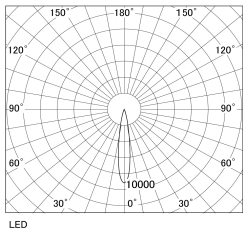

Item no. DD130-0515BW9027-DM1

Series Name: CAMOS Hospitality
Antiglare downlight (DD130)

■ Direct Horizontal Illuminance DD130-0515BW9027-DM1			
φ	Illuminance Angle	Beam Angle	Vertical Illuminance(lx)
290	17°	17°	14550
580			3640
870			1620
1190			910
			580
			400
			300
			230

Luminous flux : 395 lm

Installation	Recessed mount
Type	Φ60 adjustable downlight: Antiglare type
Fixture wattage	7.2W
Beam angle	17deg
Color Temp.	2700K
CRI	Ra>90
Luminous	395 lm
Body	Die-cast aluminum alloy
Body finish	N/A
Trim finish	White
Reflector finish	Black
IP Rate	IP20
Light source	COB module
Input Voltage	AC220~240V
Dimming Type	1-10v Dimmable
Certificate	CE, CCC
Cut Hole	60mm