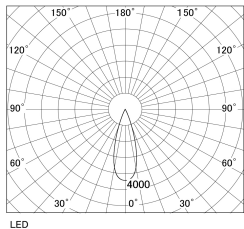

Item no. DD130-1035MW9027-DM1

Series Name: CAMOS Hospitality
Antiglare downlight (DD130)

Installation	Recessed mount
Type	Φ60 adjustable downlight: Antiglare type
Fixture wattage	8.8W
Beam angle	32deg
Color Temp.	2700K
CRI	Ra>90
Luminous	590 lm
Body	Die-cast aluminum alloy
Body finish	N/A
Trim finish	White
Reflector finish	Mirror
IP Rate	IP20
Light source	COB module
Input Voltage	AC220~240V
Dimming Type	1-10v Dimmable
Certificate	CE, CCC
Cut Hole	60mm