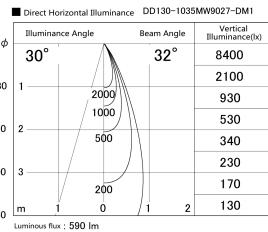

Item no. DD130-1035MW9027-DM1

Series Name: CAMOS Hospitality
Antiglare downlight (DD130)

Installation	Recessed mount
Type	Φ60 adjustable downlight: Antiglare type
Fixture wattage	8.8W
Beam angle	32deg
Color Temp.	2700K
CRI	Ra>90
Luminous	590 lm
Body	Die-cast aluminum alloy
Body finish	N/A
Trim finish	White
Reflector finish	Mirror
IP Rate	IP20
Light source	COB module
Input Voltage	AC220~240V
Dimming Type	1-10v Dimmable
Certificate	CE, CCC
Cut Hole	60mm