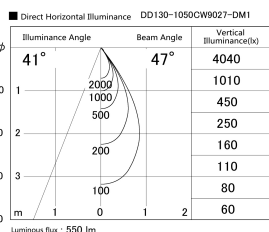

Item no. DD130-1050CW9027-DM1

Series Name: CAMOS Hospitality
Antiglare downlight (DD130)

Installation	Recessed mount
Type	Φ60 adjustable downlight: Antiglare type
Fixture wattage	8.8W
Beam angle	47deg
Color Temp.	2700K
CRI	Ra>90
Luminous	550 lm
Body	Die-cast aluminum alloy
Body finish	N/A
Trim finish	White
Reflector finish	Black Chrome
IP Rate	IP20
Light source	COB module
Input Voltage	AC220~240V
Dimming Type	1-10v Dimmable
Certificate	CE, CCC
Cut Hole	60mm