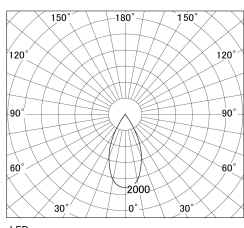

Item no. DD130-1050CW9027-DM1

Series Name: CAMOS Hospitality
Antiglare downlight (DD130)

Installation	Recessed mount
Type	Φ60 adjustable downlight: Antiglare type
Fixture wattage	8.8W
Beam angle	47deg
Color Temp.	2700K
CRI	Ra>90
Luminous	550 lm
Body	Die-cast aluminum alloy
Body finish	N/A
Trim finish	White
Reflector finish	Black Chrome
IP Rate	IP20
Light source	COB module
Input Voltage	AC220~240V
Dimming Type	1-10v Dimmable
Certificate	CE, CCC
Cut Hole	60mm