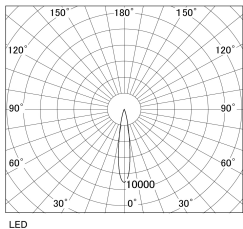

Item no. DD130-1215MW9027-DM1

Series Name: CAMOS Hospitality  
Antiglare downlight (DD130)

■ Direct Horizontal Illuminance DD130-1215MW9027-DM1

φ	Illuminance Angle	Beam Angle	Vertical Illuminance(lx)
	17°	17°	22240
290	10000		5560
	5000		2470
590	2000		1390
	1000		890
890	500		620
	0		450
1190			350

Luminous flux : 610 lm

Installation	Recessed mount
Type	Φ60 adjustable downlight: Antiglare type
Fixture wattage	10.5W
Beam angle	17deg
Color Temp.	2700K
CRI	Ra>90
Luminous	608 lm
Body	Die-cast aluminum alloy
Body finish	N/A
Trim finish	White
Reflector finish	Mirror
IP Rate	IP20
Light source	COB module
Input Voltage	AC220~240V
Dimming Type	1-10v Dimmable
Certificate	CE, CCC
Cut Hole	60mm