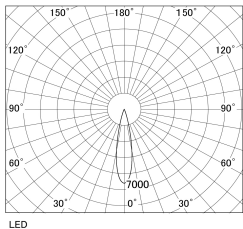

Item no. DD130-1225MW9027-DM1

Series Name: CAMOS Hospitality
Antiglare downlight (DD130)

■ Direct Horizontal Illuminance DD130-1225MW9027-DM1

φ	Illuminance Angle	Beam Angle	Vertical Illuminance(lx)
	21°	22°	17470
370	1		4370
740	2		1940
1110	3		1090
1480			700
			490
			360
			270

Luminous flux : 675 lm

Installation	Recessed mount
Type	Φ60 adjustable downlight: Antiglare type
Fixture wattage	10.5W
Beam angle	22deg
Color Temp.	2700K
CRI	Ra>90
Luminous	674 lm
Body	Die-cast aluminum alloy
Body finish	N/A
Trim finish	White
Reflector finish	Mirror
IP Rate	IP20
Light source	COB module
Input Voltage	AC220~240V
Dimming Type	1-10v Dimmable
Certificate	CE, CCC
Cut Hole	60mm