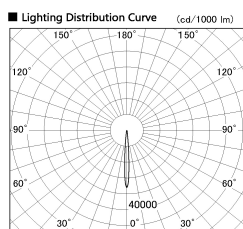

Item no. DD130-0504CW9030-DM1

Series Name: CAMOS Hospitality
Antiglare downlight (DD130)

■ Direct Horizontal Illuminance DD130-0504CW9030-DM1

φ	Illuminance Angle	Beam Angle	Vertical Illuminance (lx)
120	7°	8°	18440
1			4610
240			2050
2			1150
360			740
3			510
480			380
m	1	0	290

Installation	Recessed mount
Type	Φ60 adjustable downlight: Antiglare type
Fixture wattage	3.5W
Beam angle	8deg
Color Temp.	3000K
CRI	Ra>90
Luminous	159 lm
Body	Die-cast aluminum alloy
Body finish	N/A
Trim finish	White
Reflector finish	Black Chrome
IP Rate	IP20
Light source	SMD module
Input Voltage	AC220~240V
Dimming Type	1-10v Dimmable
Certificate	CE, CCC
Cut Hole	60mm