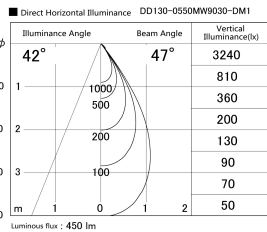

Item no. DD130-0550MW9030-DM1

Series Name: CAMOS Hospitality  
Antiglare downlight (DD130)

Installation	Recessed mount
Type	Φ60 adjustable downlight: Antiglare type
Fixture wattage	7.2W
Beam angle	47deg
Color Temp.	3000K
CRI	Ra>90
Luminous	452 lm
Body	Die-cast aluminum alloy
Body finish	N/A
Trim finish	White
Reflector finish	Mirror
IP Rate	IP20
Light source	COB module
Input Voltage	AC220~240V
Dimming Type	1-10v Dimmable
Certificate	CE, CCC
Cut Hole	60mm