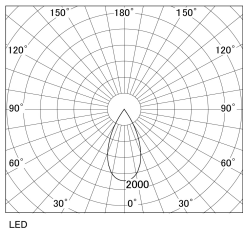

Item no. DD130-0550MW9030-DM1

Series Name: CAMOS Hospitality  
Antiglare downlight (DD130)

Installation	Recessed mount
Type	Φ60 adjustable downlight: Antiglare type
Fixture wattage	7.2W
Beam angle	47deg
Color Temp.	3000K
CRI	Ra>90
Luminous	452 lm
Body	Die-cast aluminum alloy
Body finish	N/A
Trim finish	White
Reflector finish	Mirror
IP Rate	IP20
Light source	COB module
Input Voltage	AC220~240V
Dimming Type	1-10v Dimmable
Certificate	CE, CCC
Cut Hole	60mm