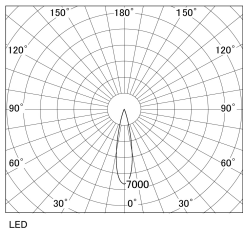

Item no. DD130-0525CW9030-DM1

Series Name: CAMOS Hospitality
Antiglare downlight (DD130)

Installation	Recessed mount
Type	Φ60 adjustable downlight: Antiglare type
Fixture wattage	7.2W
Beam angle	22deg
Color Temp.	3000K
CRI	Ra>90
Luminous	453 lm
Body	Die-cast aluminum alloy
Body finish	N/A
Trim finish	White
Reflector finish	Black Chrome
IP Rate	IP20
Light source	COB module
Input Voltage	AC220~240V
Dimming Type	1-10v Dimmable
Certificate	CE, CCC
Cut Hole	60mm