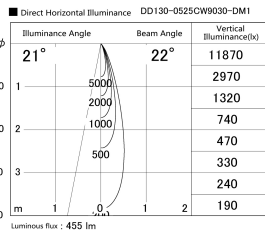

Item no. DD130-0525CW9030-DM1

Series Name: CAMOS Hospitality
Antiglare downlight (DD130)

Installation	Recessed mount
Type	Φ60 adjustable downlight: Antiglare type
Fixture wattage	7.2W
Beam angle	22deg
Color Temp.	3000K
CRI	Ra>90
Luminous	453 lm
Body	Die-cast aluminum alloy
Body finish	N/A
Trim finish	White
Reflector finish	Black Chrome
IP Rate	IP20
Light source	COB module
Input Voltage	AC220~240V
Dimming Type	1-10v Dimmable
Certificate	CE, CCC
Cut Hole	60mm