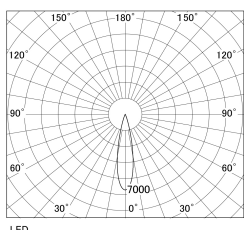

Item no. DD130-0525BW9030-DM1

Series Name: CAMOS Hospitality  
Antiglare downlight (DD130)

■ Direct Horizontal Illuminance DD130-0525BW9030-DM1

φ	Illuminance Angle	Beam Angle	Vertical Illuminance(lx)
	21°	22°	11970
370	5000		2990
740	2000		1330
1110	1000		750
1480	500		480
			330
			240
			190

Luminous flux : 450 lm

Installation	Recessed mount
Type	Φ60 adjustable downlight: Antiglare type
Fixture wattage	7.2W
Beam angle	22deg
Color Temp.	3000K
CRI	Ra>90
Luminous	451 lm
Body	Die-cast aluminum alloy
Body finish	N/A
Trim finish	White
Reflector finish	Black
IP Rate	IP20
Light source	COB module
Input Voltage	AC220~240V
Dimming Type	1-10v Dimmable
Certificate	CE, CCC
Cut Hole	60mm