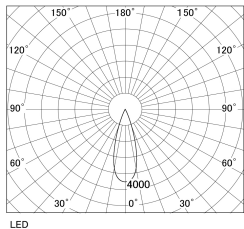

Item no. DD130-0535BW9030-DM1

Series Name: CAMOS Hospitality
Antiglare downlight (DD130)

■ Direct Horizontal Illuminance DD130-0535BW9030-DM1

φ	Illuminance Angle	Beam Angle	Vertical Illuminance(lx)
	29°	31°	6880
510	1		1720
			760
1030	2		430
			280
1550	3		190
			140
2060			110

Luminous flux : 475 lm

Installation	Recessed mount
Type	Φ60 adjustable downlight: Antiglare type
Fixture wattage	7.2W
Beam angle	31deg
Color Temp.	3000K
CRI	Ra>90
Luminous	473 lm
Body	Die-cast aluminum alloy
Body finish	N/A
Trim finish	White
Reflector finish	Black
IP Rate	IP20
Light source	COB module
Input Voltage	AC220~240V
Dimming Type	1-10v Dimmable
Certificate	CE, CCC
Cut Hole	60mm