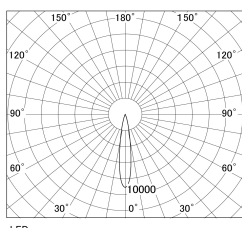

Item no. DD130-1015MW9030-DM1

Series Name: CAMOS Hospitality
Antiglare downlight (DD130)

■ Direct Horizontal Illuminance DD130-1015MW9030-DM1

φ	Illuminance Angle	Beam Angle	Vertical Illuminance(lx)
	17°	17°	19100
290			4770
580			2120
870			1190
1160			760
			530
			390
			300

Luminous flux : 520 lm

Installation	Recessed mount
Type	Φ60 adjustable downlight: Antiglare type
Fixture wattage	8.8W
Beam angle	17deg
Color Temp.	3000K
CRI	Ra>90
Luminous	522 lm
Body	Die-cast aluminum alloy
Body finish	N/A
Trim finish	White
Reflector finish	Mirror
IP Rate	IP20
Light source	COB module
Input Voltage	AC220~240V
Dimming Type	1-10v Dimmable
Certificate	CE, CCC
Cut Hole	60mm