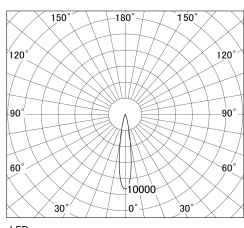

Item no. DD130-1015CW9030-DM1

Series Name: CAMOS Hospitality
Antiglare downlight (DD130)

■ Direct Horizontal Illuminance DD130-1015CW9030-DM1

φ	Illuminance Angle	Beam Angle	Vertical Illuminance(lx)
	16°	17°	19710
280	1	5000	4930
560	2	2000	2190
840	3	1000	1230
1120	m	500	790
		0	550
		1	400
		2	310

Luminous flux : 525 lm

Installation	Recessed mount
Type	Φ60 adjustable downlight: Antiglare type
Fixture wattage	8.8W
Beam angle	17deg
Color Temp.	3000K
CRI	Ra>90
Luminous	527 lm
Body	Die-cast aluminum alloy
Body finish	N/A
Trim finish	White
Reflector finish	Black Chrome
IP Rate	IP20
Light source	COB module
Input Voltage	AC220~240V
Dimming Type	1-10v Dimmable
Certificate	CE, CCC
Cut Hole	60mm