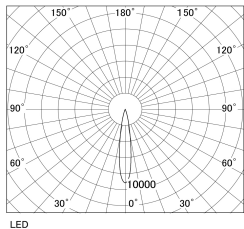

Item no. DD130-1015BW9030-DM1

Series Name: CAMOS Hospitality  
Antiglare downlight (DD130)

■ Direct Horizontal Illuminance DD130-1015BW9030-DM1			
φ	Illuminance Angle	Beam Angle	Vertical Illuminance(lx)
	17°	17°	19190
290	1	5000	4800
580	2	2000	2130
870	3	1000	1200
1160	m	500	770
			530
			390
			300

Luminous flux : 520 lm

Installation	Recessed mount
Type	Φ60 adjustable downlight: Antiglare type
Fixture wattage	8.8W
Beam angle	17deg
Color Temp.	3000K
CRI	Ra>90
Luminous	521 lm
Body	Die-cast aluminum alloy
Body finish	N/A
Trim finish	White
Reflector finish	Black
IP Rate	IP20
Light source	COB module
Input Voltage	AC220~240V
Dimming Type	1-10v Dimmable
Certificate	CE, CCC
Cut Hole	60mm