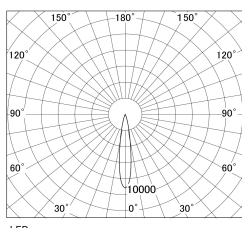

Item no. DD130-1015BW9030-DM1

Series Name: CAMOS Hospitality
Antiglare downlight (DD130)

■ Direct Horizontal Illuminance DD130-1015BW9030-DM1

φ	Illuminance Angle	Beam Angle	Vertical Illuminance(lx)
	17°	17°	19190
290			4800
			2130
590			1200
			770
890			530
			390
1190			300

Luminous flux : 520 lm

Installation	Recessed mount
Type	Φ60 adjustable downlight: Antiglare type
Fixture wattage	8.8W
Beam angle	17deg
Color Temp.	3000K
CRI	Ra>90
Luminous	521 lm
Body	Die-cast aluminum alloy
Body finish	N/A
Trim finish	White
Reflector finish	Black
IP Rate	IP20
Light source	COB module
Input Voltage	AC220~240V
Dimming Type	1-10v Dimmable
Certificate	CE, CCC
Cut Hole	60mm