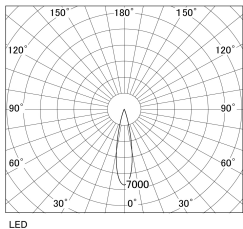

Item no. DD130-1025BW9030-DM1

Series Name: CAMOS Hospitality
Antiglare downlight (DD130)

■ Direct Horizontal Illuminance DD130-1025BW9030-DM1

φ	Illuminance Angle	Beam Angle	Vertical Illuminance(lx)
370	21°	22°	15310
740			3830
1110			1700
1480			960
			610
			430
			310
			240

Luminous flux : 575 lm

Installation	Recessed mount
Type	Φ60 adjustable downlight: Antiglare type
Fixture wattage	8.8W
Beam angle	22deg
Color Temp.	3000K
CRI	Ra>90
Luminous	577 lm
Body	Die-cast aluminum alloy
Body finish	N/A
Trim finish	White
Reflector finish	Black
IP Rate	IP20
Light source	COB module
Input Voltage	AC220~240V
Dimming Type	1-10v Dimmable
Certificate	CE, CCC
Cut Hole	60mm