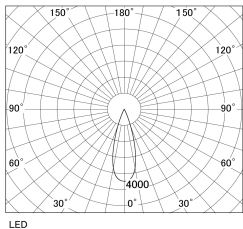

Item no. DD130-1035WW9030-DM1

Series Name: CAMOS Hospitality
Antiglare downlight (DD130)

Installation	Recessed mount
Type	Φ60 adjustable downlight: Antiglare type
Fixture wattage	8.8W
Beam angle	31deg
Color Temp.	3000K
CRI	Ra>90
Luminous	607 lm
Body	Die-cast aluminum alloy
Body finish	N/A
Trim finish	White
Reflector finish	White
IP Rate	IP20
Light source	COB module
Input Voltage	AC220~240V
Dimming Type	1-10v Dimmable
Certificate	CE, CCC
Cut Hole	60mm