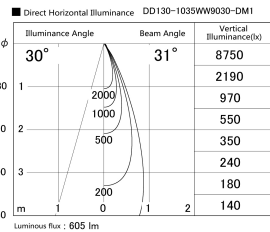

Item no. DD130-1035WW9030-DM1

Series Name: CAMOS Hospitality
Antiglare downlight (DD130)

Installation	Recessed mount
Type	Φ60 adjustable downlight: Antiglare type
Fixture wattage	8.8W
Beam angle	31deg
Color Temp.	3000K
CRI	Ra>90
Luminous	607 lm
Body	Die-cast aluminum alloy
Body finish	N/A
Trim finish	White
Reflector finish	White
IP Rate	IP20
Light source	COB module
Input Voltage	AC220~240V
Dimming Type	1-10v Dimmable
Certificate	CE, CCC
Cut Hole	60mm