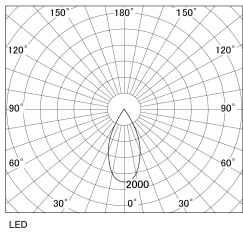

Item no. DD130-1050WW9030-DM1

Series Name: CAMOS Hospitality
Antiglare downlight (DD130)

Installation	Recessed mount
Type	Φ60 adjustable downlight: Antiglare type
Fixture wattage	8.8W
Beam angle	47deg
Color Temp.	3000K
CRI	Ra>90
Luminous	573 lm
Body	Die-cast aluminum alloy
Body finish	N/A
Trim finish	White
Reflector finish	White
IP Rate	IP20
Light source	COB module
Input Voltage	AC220~240V
Dimming Type	1-10v Dimmable
Certificate	CE, CCC
Cut Hole	60mm