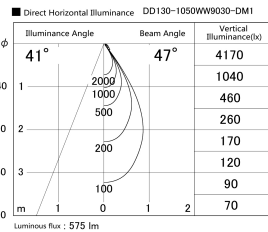

Item no. DD130-1050WW9030-DM1

Series Name: CAMOS Hospitality
Antiglare downlight (DD130)

Installation	Recessed mount
Type	Φ60 adjustable downlight: Antiglare type
Fixture wattage	8.8W
Beam angle	47deg
Color Temp.	3000K
CRI	Ra>90
Luminous	573 lm
Body	Die-cast aluminum alloy
Body finish	N/A
Trim finish	White
Reflector finish	White
IP Rate	IP20
Light source	COB module
Input Voltage	AC220~240V
Dimming Type	1-10v Dimmable
Certificate	CE, CCC
Cut Hole	60mm