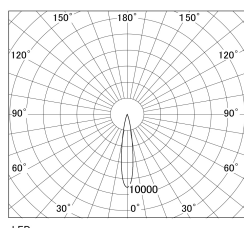

Item no. DD130-1215MW9030-DM1

Series Name: CAMOS Hospitality  
Antiglare downlight (DD130)

Installation	Recessed mount
Type	Φ60 adjustable downlight: Antiglare type
Fixture wattage	10.5W
Beam angle	17deg
Color Temp.	3000K
CRI	Ra>90
Luminous	627 lm
Body	Die-cast aluminum alloy
Body finish	N/A
Trim finish	White
Reflector finish	Mirror
IP Rate	IP20
Light source	COB module
Input Voltage	AC220~240V
Dimming Type	1-10v Dimmable
Certificate	CE, CCC
Cut Hole	60mm

■ Direct Horizontal Illuminance DD130-1215MW9030-DM1

φ	Illuminance Angle	Beam Angle	Vertical Illuminance(lx)
	17°	17°	22940
290	10000		5730
	5000		2550
590	2000		1430
	1000		920
890	500		640
	0		470
1190			360

Luminous flux : 625 lm